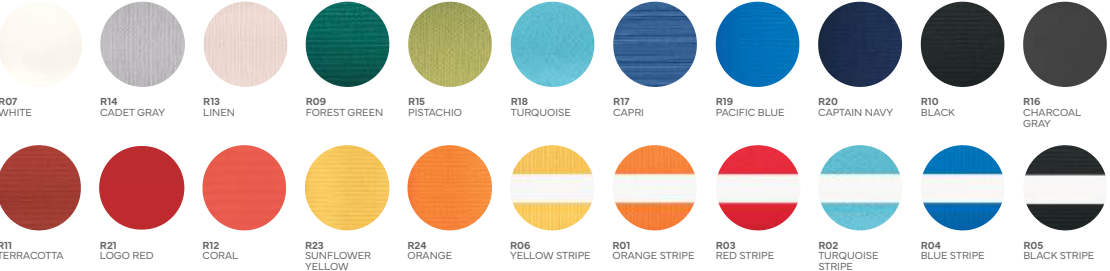

## FABRIC COLORS FOR ESSENTIAL, PREMIER, ULTRA

All marine grade colors are available by custom request. See resources section. Umbrella canopy stripes always run horizontally. Umbrellas with striped fabrics (Grade 2 Premium or higher) must be purchased in even quantities. Actual colors may vary slightly. Please contact your sales representative.

SCAN HERE FOR CURRENTLY AVAILABLE FABRIC COLORS