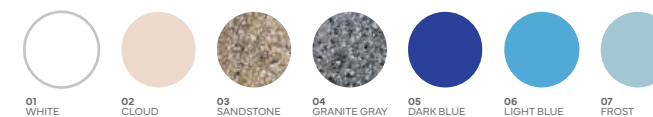

TABLES		PRODUCT NAME / MODEL	RESIN COLORS	CUSTOMIZATION	NOTES	COMPATIBLE ACCESSORIES
				EMBROIDERY ENGRAVING		
	Mainstay Square Coffee Table Model #: 12310-(resin color number)					
	Mainstay Round Coffee Table Model #: 12311-(resin color number)					
	Mainstay Rectangular Coffee Table Model #: 12312-(resin color number)					
	Mainstay Oval Coffee Table Model #: 12313-(resin color number)					
	Mainstay Square Dining Table Model #: 36": 12333-(resin color number) 48": 12314-(resin color number) 60": 12331-(resin color number)					
	Mainstay Round Dining Table Model #: 48": 12315-(resin color number) 60": 12332-(resin color number)				All dining tables come with umbrella hole plugs	Mainstay Dining Side Chair Mainstay Dining Arm Chair Mainstay Bench Mainstay Dining Bench
	Mainstay Rectangular Dining Table Model #: 63": 12316-(resin color number) 75": 12317-(resin color number)					
	Affinity Side Table Model #: 13300-(resin color number)				Designed for up to 16" of water or on-deck	Affinity Square Sunbed Affinity 2-piece Sun Chair Mainstay Ultimate Adirondack

IN-POOL RESIN COLORS