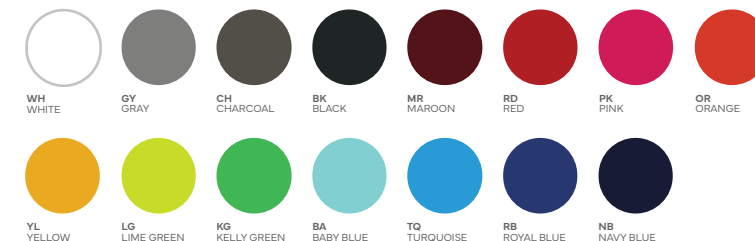

## FABRIC COLORS FOR ESSENTIAL, PREMIER, ULTRA

All marine grade colors are available by custom request. See resources section. Umbrella canopy stripes always run horizontally. Umbrellas with striped fabrics (Grade 2 Premium or higher) must be purchased in even quantities. Actual colors may vary slightly. Please contact your sales representative.

A| CORNHOLE - GRAY B| TABLE TENNIS - WHITE W/ SAGE GREEN NET C| HOOPSTR  PRIVATE RESIDENCES - AUSTIN, TX

TABLE, NET, AND PADDLE HANDLE ACCENT RESIN COLORS

TABLE TENNIS PADDLE COLORS

CORNHOLE AND CORNHOLE TOSS BEAN BAG COLORS