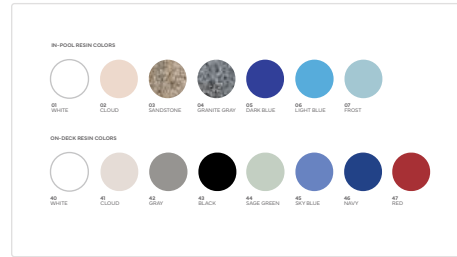

PRODUCT NAME	SKU
LEGACY SEATS	
Legacy Club Chair w/ Standard Fabric	LL-LY-CC-(resin color)-(back style)-(fabric grade)-(fabric numb)
Premium 1 Fabric	Fabric Grade - P1
Premium 2/5/ing Fabric	Fabric Grade - P2
Legacy Loveseat w/ Standard Fabric	LL-LY-LS-(resin color)-(back style)-(fabric grade)-(fabric numb)
Premium 1 Fabric	Fabric Grade - P1
Premium 2/5/ing Fabric	Fabric Grade - P2
Legacy Sofa w/ Standard Fabric	LL-LY-SF-(resin color)-(back style)-(fabric grade)-(fabric numb)
Premium 1 Fabric	Fabric Grade - P1
Premium 2/5/ing Fabric	Fabric Grade - P2
Legacy Chaise	LL-LY-C-(resin color)
Legacy Adirondack	LL-LY-A-(resin color)
Legacy Dining Side Chair	LL-LY-DC-(resin color)
LEGACY TABLES	
Legacy Square Side Table	LL-LY-ST-SQ-(resin color)
Legacy Round Side Table	LL-LY-ST-RD-(resin color)