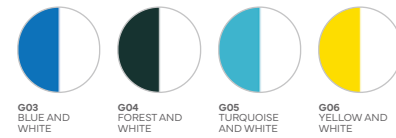

GUARDIAN UMBRELLA

Model #: 24618-SV-SB-(Guardian color number)

THE GUARDIAN UMBRELLA FEATURES ZINC-PLATED STEEL RIBS AND A STEEL CENTER POLE.

PULLEY LIFT WITH BUTTON TILT OPERATION

CANOPY	POLE HEIGHT	WEIGHT	POLE D"
6.5'	87" (227 cm)	15 LBS (7 kg)	1.5"

In-Stock Vinyl Colors for Guardian