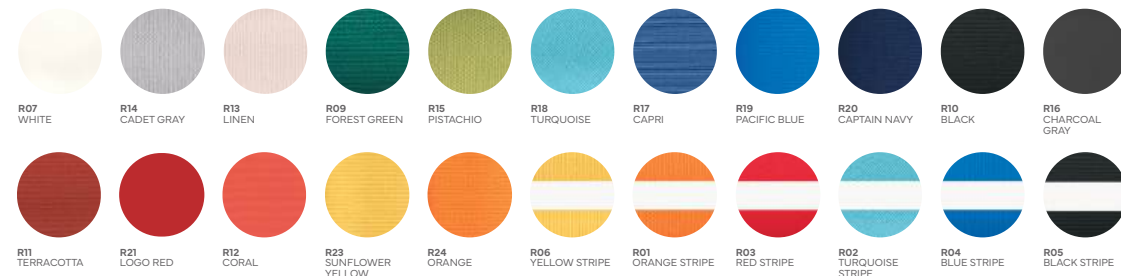

## FABRIC COLORS FOR ESSENTIAL, PREMIER, ULTRA

All marine grade colors are available by custom request. See resources section. Umbrella canopy stripes always run horizontally. Umbrellas with striped fabrics (Grade 2 Premium or higher) must be purchased in even quantities. Actual colors may vary slightly. Please contact your sales representative.

SCAN HERE FOR CURRENTLY AVAILABLE FABRIC COLORS