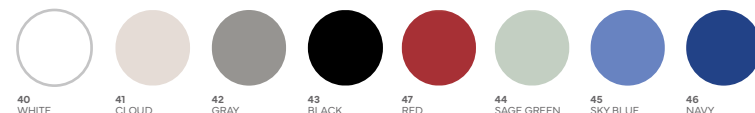

A| CORNHOLE - GRAY B| TABLE TENNIS - WHITE W/ SAGE GREEN NET C| HOOPSTR  PRIVATE RESIDENCES - AUSTIN, TX

TABLE, NET, AND PADDLE HANDLE ACCENT RESIN COLORS

TABLE TENNIS PADDLE COLORS

CORNHOLE AND CORNHOLE TOSS BEAN BAG COLORS