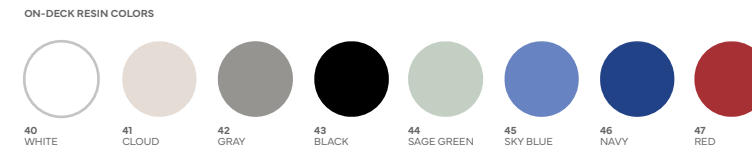

PRODUCT NAME / MODEL	RESIN COLORS	CUSTOMIZATION		FABRIC GRADE	COMPATIBLE ACCESSORIES
		EMBROIDERY	ENGRAVING		
Mainstay Sectional Right Arm Model #: 12403-(resin color number)-(fabric number)				Cushions available in: Marine Grade Furniture Grade Sling Grade	Throw Pillows Mainstay Chaise Mainstay Bar Credenza Mainstay Storage Coffee Table Mainstay Ultimate Adirondack Mainstay Round Trash Bin Mainstay Square Trash Bin Umbrellas
Mainstay Sectional Left Arm Model #: 12404-(resin color number)-(fabric number)					
Mainstay Sectional Corner Model #: 12401-(resin color number)-(fabric number)					
Mainstay Sectional Middle Model #: 12400-(resin color number)-(fabric number)					
Mainstay Sectional Ottoman Model #: 12402-(resin color number)-(fabric number)					
Mainstay Sectional Endcap Model #: FULL: 12405-(resin color number) HALF: 12406-(resin color number)					
Mainstay Sectional Relaxed Middle Model #: 12407-(resin color number)-(fabric number)					
Mainstay Sectional Relaxed Corner Model #: RIGHT: 12408-(resin color number)-(fabric number) LEFT: 12409-(resin color number)-(fabric number)					
Mainstay Sectional Relaxed Left Arm Model #: 12411-(resin color number)-(fabric number)					
Mainstay Sectional Relaxed Right Arm Model #: 12412-(resin color number)-(fabric number)					
Mainstay Sectional Relaxed Ottoman Model #: 12410-(resin color number)-(fabric number)					
Mainstay Sectional Relaxed Endcap Model #: FULL: 12413-(resin color number) HALF: 12414-(resin color number)