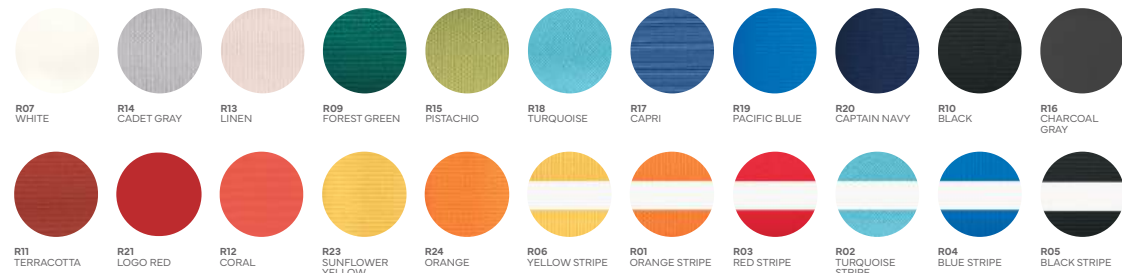

CUSTOMIZE YOUR UMBRELLA

BUILD YOUR OWN WITH OUR STEP-BY-STEP GUIDE

CONFIGURE

1. Canopy Shape (Square, Octagon, Rectangle)
2. Canopy Size (varies between 6.5 ft - 13 ft)
3. Pole Diameter
4. Operation (Pulley, Crank or Crank with Auto-Tilt)

CUSTOMIZE

1. Pole Finish
2. Finial Style (Classic ball or Vertex styles)
3. Canopy Color (Choose between 20+ colors or customize your Marine Grade fabric)

ACCESSORIZE

1. Base / Mount (mobile or semi-permanent)
2. Match your base's finish to complete the look
3. Add rechargeable lights for an elevated night experience

CANOPY SHAPE

CANOPY SIZE

6.5' 7.5' 9' 10' 11' 13' 8.5X11'

POLE DIAMETER*

OPERATION

POLE FINISHES

FINIAL STYLE

FABRIC COLORS

SCAN HERE FOR CURRENTLY AVAILABLE FABRIC COLORS