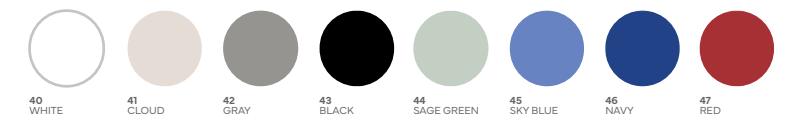

ON-DECK RESIN COLORS