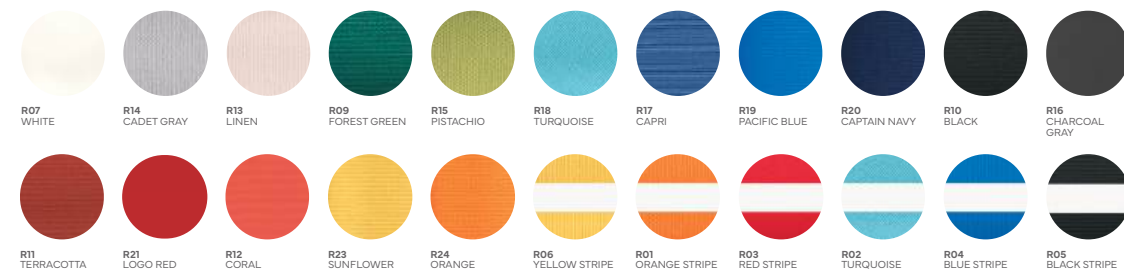

## FABRIC COLORS FOR ESSENTIAL, PREMIER, ULTRA

All marine grade colors are available by custom request. See resources section. Umbrella canopy stripes always run horizontally. Umbrellas with striped fabrics (Grade 2 Premium or higher) must be purchased in even quantities. Actual colors may vary slightly. Please contact your sales representative.

POLE COLORS

FINIAL

VENTTYPE