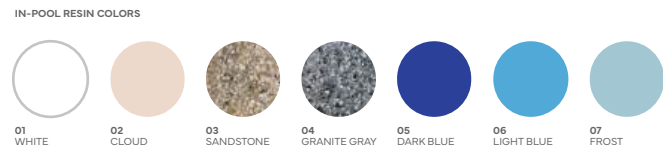

PRODUCT NAME / MODEL	RESIN COLORS	CUSTOMIZATION		WATER DEPTH	COMPATIBLE ACCESSORIES
		EMBROIDERY	ENGRAVING		
Signature Round Sunbed Model #: 1PC CUSHION: 11415-(base resin color)-(fabric number) 1PC CUSHION, W/ UMBRELLA HOLE: 11416-(base resin color)-(fabric number) 2PC CUSHION: 11417-(base resin color)-(fabric number) 2PC CUSHION, W/ UMBRELLA HOLE: 11418-(base resin color)-(fabric number) 5PC CUSHION: 11419-(base resin color)-(fabric number) 5PC CUSHION, W/ UMBRELLA HOLE: 11420-(base resin color)-(fabric number)				Designed for up to 12" of water or on-deck	Signature Chaise Signature Chaise Deep Signature Sectional Umbrellas
Signature Sectional Middle Model #: 11400-(resin color number)-(fabric number)				Designed for up to 10" of water or on-deck	Signature Sectional Corner Signature Sectional Ottoman Signature Sectional Endcap Signature Side Table
Signature Sectional Corner Model #: 11401-(resin color number)-(fabric number)				Designed for up to 10" of water or on-deck	Signature Sectional Middle Signature Sectional Ottoman Signature Sectional Endcap Signature Side Table
Signature Sectional Ottoman Model #: 13427-(resin color number)-(fabric number)				Designed for up to 10" of water or on-deck	Signature Sectional Middle Signature Sectional Corner Signature Sectional Endcap Signature Side Table
Signature Sectional Endcap Model #: 11405-(resin color number)				Designed for up to 10" of water or on-deck	Signature Sectional Middle Signature Sectional Corner Signature Sectional Ottoman Signature Side Table
Signature Barstool Bar Height Model #: 11224-(resin color number)				Designed for in-pool or on-deck	
Signature Barstool Counter Height Model #: 11225-(resin color number)				Designed for in-pool or on-deck	
Echo Sunbed Model #: 15421-(resin color number)-(fabric number)		✓		Designed for on-deck use, or up to 6" of water. Do not allow hardware to be submerged.	Echo Chaise Echo Side Table
Affinity Square Sunbed w/ Flat Cushion Model #: 13421-(resin color number)-(fabric number)		✓		Designed for up to 10" of water or on-deck	Affinity 2-piece Sun Chair
Affinity Square Sunbed w/ Backrest Cushion Model #: 13422-(resin color number)-(fabric number)		✓		Designed for up to 10" of water or on-deck	Affinity 2-piece Sun Chair Affinity Side Table
Affinity 2-piece Sun Chair Model #: 13427-(resin color number)-(fabric number)		✓		Designed for up to 10" of water or on-deck	Affinity Square Sunbed Affinity Side Table