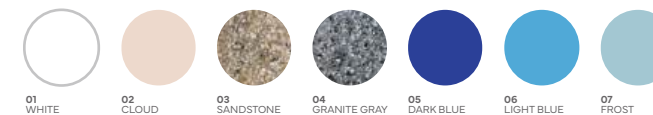

IN-POOL RESIN COLORS