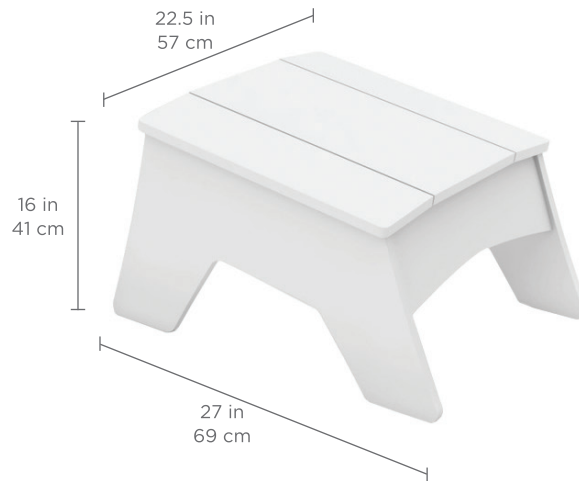

### FEATURES

- Perfect for residential or commercial settings
- Designed for on-deck use with the Mainstay Adirondack Regular
- Crafted from extruded, high density polyethylene
- Withstands outdoor environment without swelling, splintering, fading, or warping
- UV stable, moisture and mildew resistant
- Stainless steel hardware
- No assembly required
- Available in multiple colors
- Custom engraving available

### SPECIFICATIONS

Overall Length: 27 in | 69 cm  
Overall Width: 22.5 in | 57 cm  
Overall Height: 16 in | 41 cm

Weight: 35 lbs | 16 kg