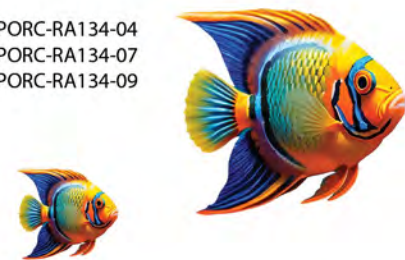

(Circling Sharks are sold individually)

Circling Shark
36" x 16" Item# PORC-CS99-36

Circling Shark
(with shadow)
37.5" x 18" Item# PORC-CS99/SH

Enchanted Encounters...

Radiant Angel
 4" x 4" Item# PORC-RA134-04
 7" x 7" Item# PORC-RA134-07
 9" x 8" Item# PORC-RA134-09