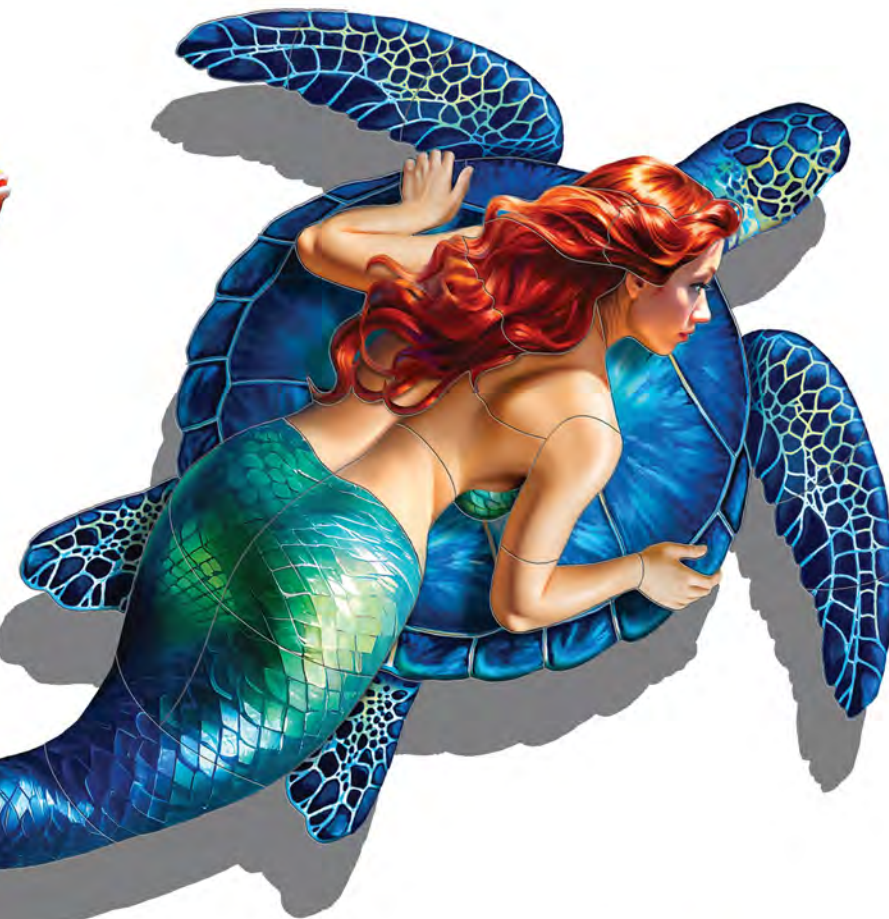

Brown Crab
7" x 5.5" Item# PORC-BC101-7
12" x 9.5" Item# PORC-BC101-12

Conch with Grass
17" x 16.5" Item# PORC-CG90

Anchor and Eel
(Includes one 5" Queen Angelfish)
32" x 22" Item# PORC-AC87

Blue Beauty
4" x 4" Item# PORC-BA133-04
7" x 7" Item# PORC-BA133-07
9" x 8" Item# PORC-BA133-09