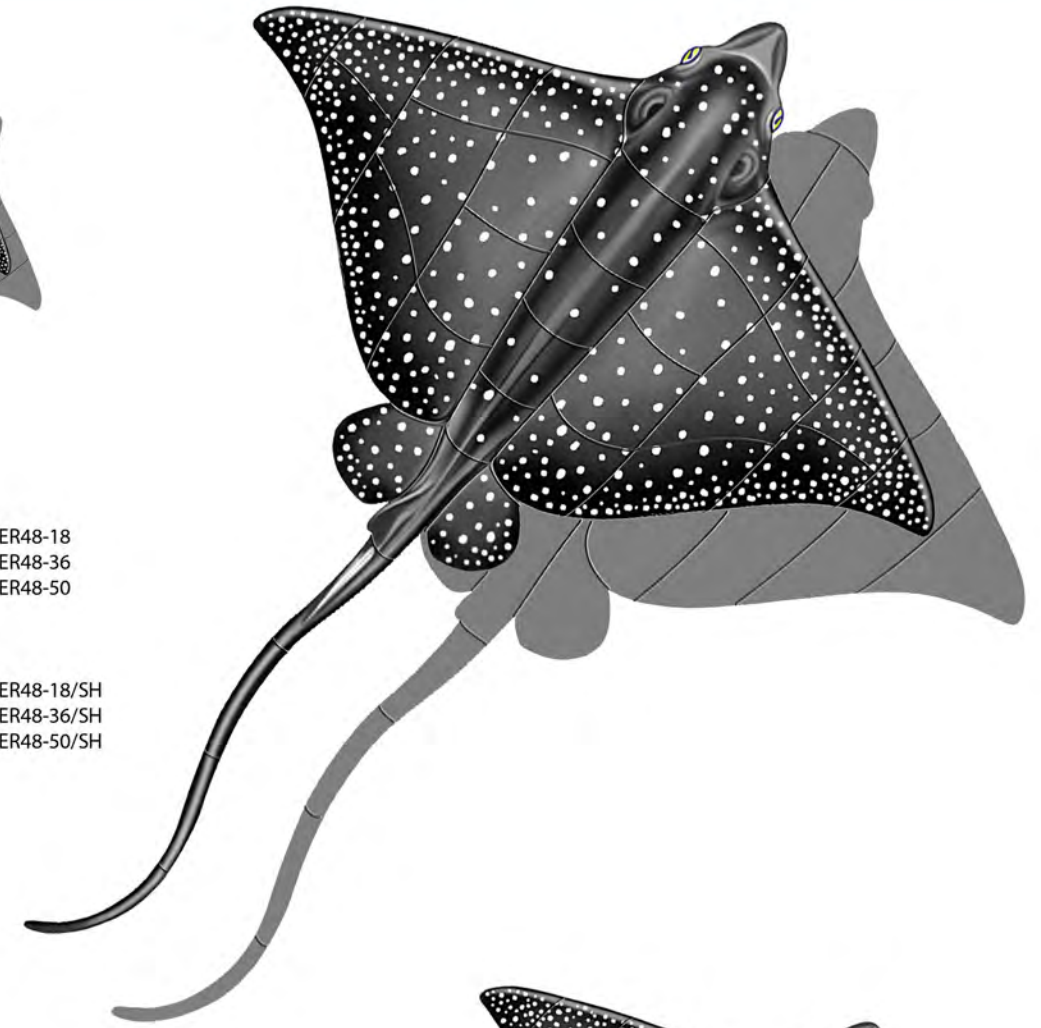

Flying Fish - B
(with shadow)
8" x 6" Item# PORC-FF14/SH

Mahi Mahi - Down
(with shadow)
18" x 11" Item# PORC-MM46-18/SH
36" x 21" Item# PORC-MM46-36/SH

Spotted Eagle Ray
(with shadow)
18" x 15" Item# PORC-ER48-18/SH
37" x 30" Item# PORC-ER48-36/SH
50" x 41" Item# PORC-ER48-50/SH

Jellyfish
9" x 5" Item# PORC-JF136-09