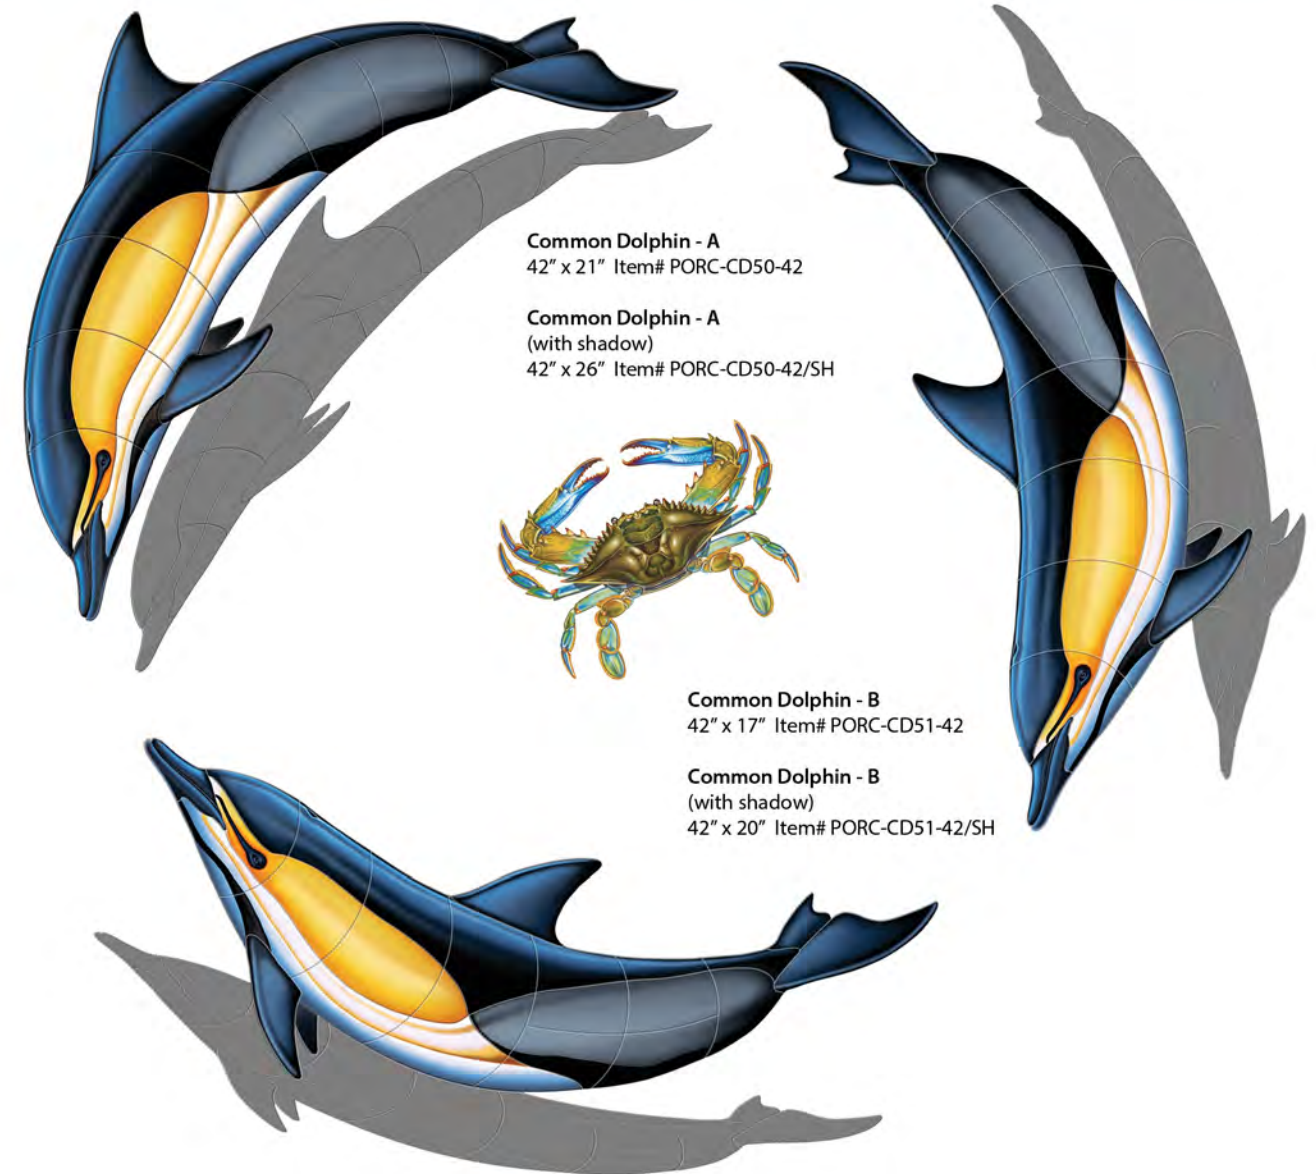

Common Dolphin - A
42" x 21" Item# PORC-CD50-42

Common Dolphin - A
(with shadow)
42" x 26" Item# PORC-CD50-42/SH

Common Dolphin - B
42" x 17" Item# PORC-CD51-42

Common Dolphin - B
(with shadow)
42" x 20" Item# PORC-CD51-42/SH