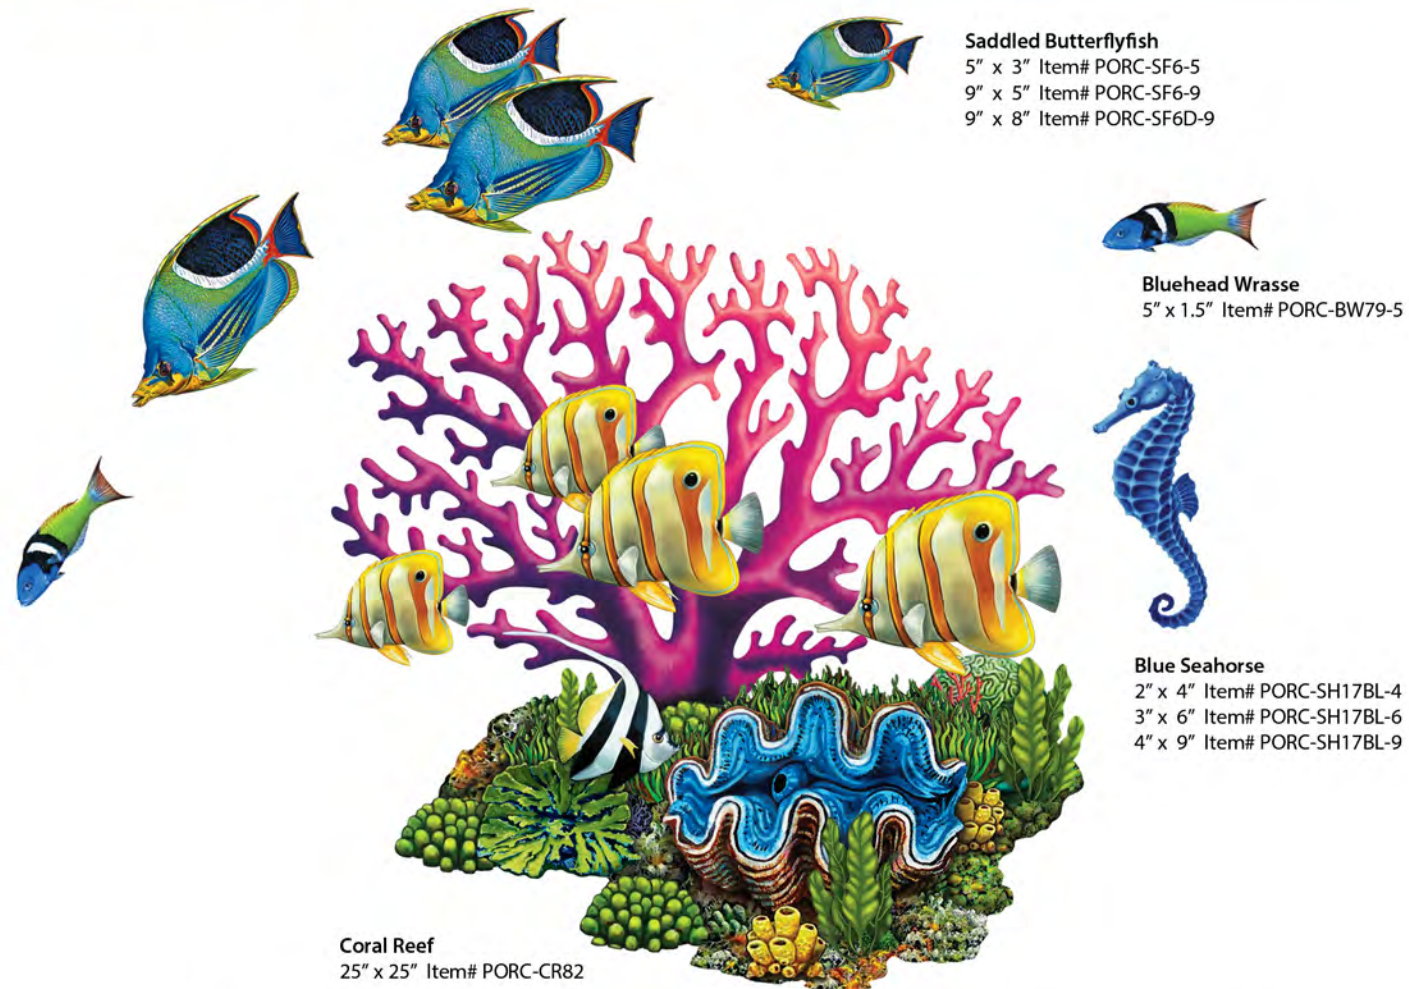

(Fish sold separately)

Coral Reef - B
 21" x 15" Item# PORC-CR30B

Emperor Angelfish
 4" x 3" Item# PORC-EF5-4
 6" x 4" Item# PORC-EF5-6
 8" x 5" Item# PORC-EF5-8

Yellow Seahorse
 2" x 4" Item# PORC-SH17YE-4
 3" x 6" Item# PORC-SH17YE-6
 4" x 9" Item# PORC-SH17YE-9

Coral Reef - E
 26" x 29" Item# PORC-CR30E

Conch with Critters
13" x 10" Item# PORC-CC89

Powder Blue Tang
5" x 2" Item# PORC-PT81-5
8" x 4" Item# PORC-PT81-8
9" x 6" Item# PORC-PT81D-8

Queen Angelfish
5.5" x 3" Item# PORC-QF95-5
9" x 5" Item# PORC-QF95-9
10.5" x 7" Item# PORC-QF95D-9