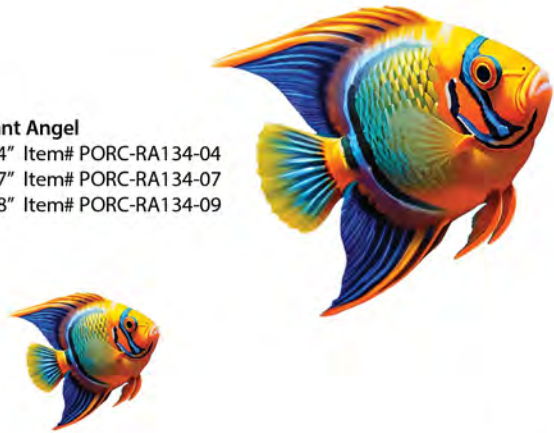

Radiant Angel
4" x 4" Item# PORC-RA134-04
7" x 7" Item# PORC-RA134-07
9" x 8" Item# PORC-RA134-09