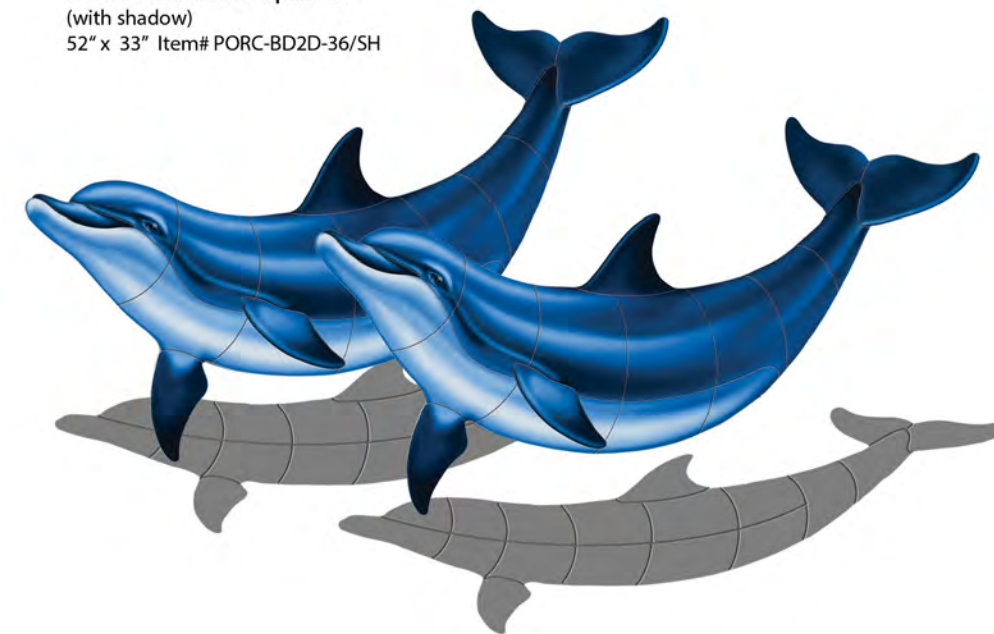

Double Bottlenose Dolphin - B
52" x 27" Item# PORC-BD2D-36

Double Bottlenose Dolphin - B
(with shadow)
52" x 33" Item# PORC-BD2D-36/SH