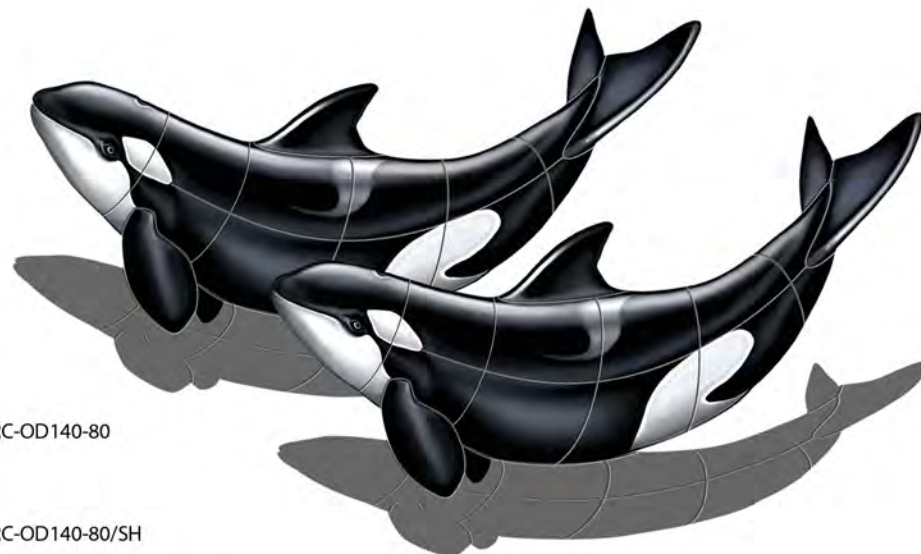

Blue Ray
(with shadow)
18" x 15" Item# PORC-ER48-18/SH
37" x 30" Item# PORC-ER48-36/SH
50" x 41" Item# PORC-ER48-50/SH

Orca - Double
80" x 44" Item# PORC-OD140-80

Orca - Double
(with shadow)
81" x 49" Item# PORC-OD140-80/SH