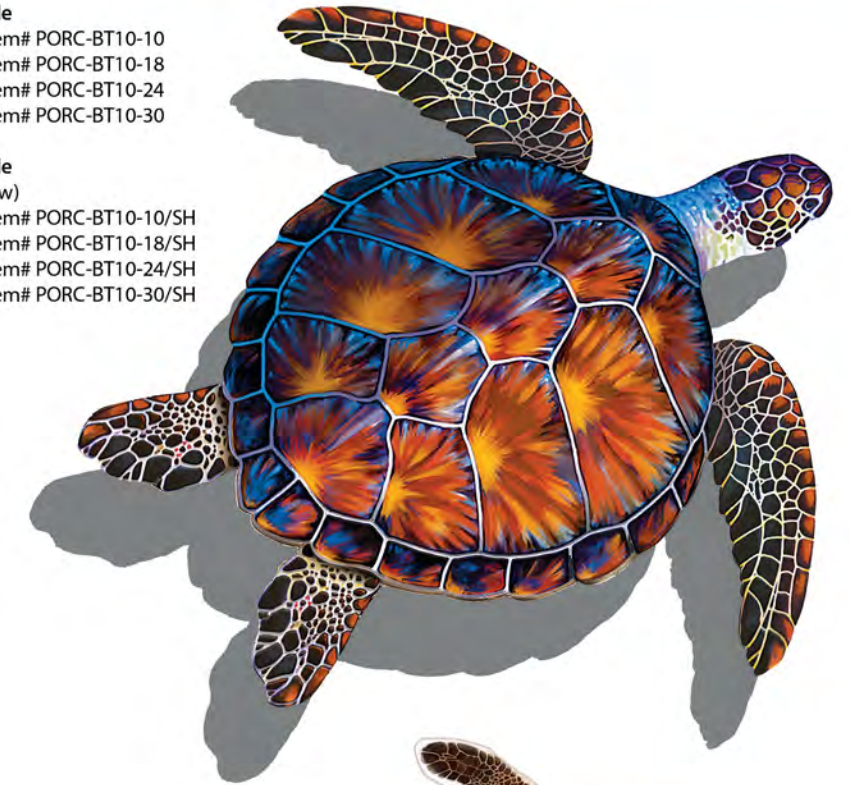

Brown Turtle
10" x 11" Item# PORC-BT10-10
18" x 18" Item# PORC-BT10-18
24" x 26" Item# PORC-BT10-24
30" x 31" Item# PORC-BT10-30

Brown Turtle
(with shadow)
11" x 11" Item# PORC-BT10-10/SH
19" x 19" Item# PORC-BT10-18/SH
28" x 27" Item# PORC-BT10-24/SH
33" x 33" Item# PORC-BT10-30/SH