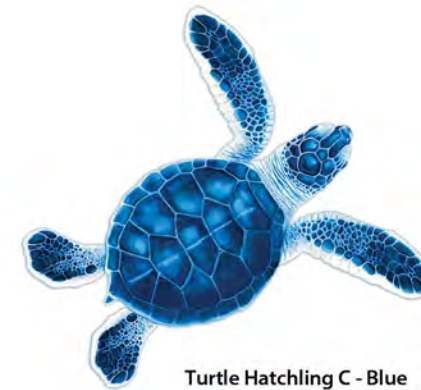

Mermaid with Turtle - Blue
58" x 31" Item# PORC-MT126BL-58

Mermaid with Turtle - Blue
(with shadow)
61" x 32" Item# PORC-MT126BL-58/SH

Blue Beauty
4" x 4" Item# PORC-BA133-04

Blue Beauty
7" x 7" Item# PORC-BA133-07

Sand Dollar - Green and Blue
3.5" x 3.5" Item# PORC-SD138

Coral Branch
16" x 14" Item# PORC-CB92

Turtle Hatchling B - Blue
5" x 5" Item# PORC-TH86B

Turtle Hatchling C - Blue
5" x 5" Item# PORC-TH86C

Turtle Hatchling A - Blue
5" x 5" Item# PORC-TH86A