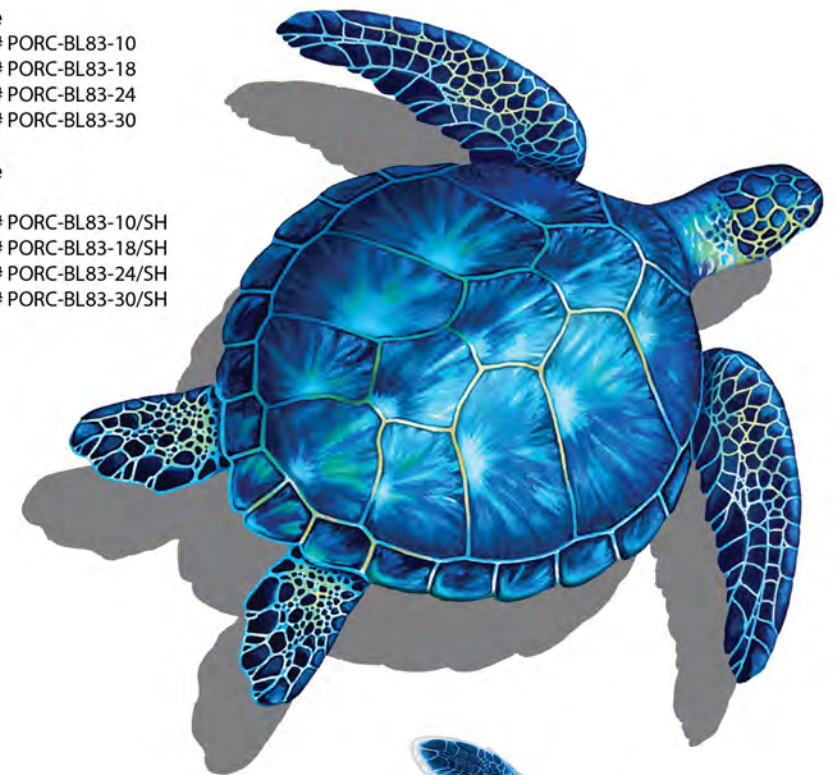

Blue Sea Turtle
(with shadow)
11" x 11" Item# PORC-BL83-10/SH
19" x 19" Item# PORC-BL83-18/SH
28" x 27" Item# PORC-BL83-24/SH
33" x 33" Item# PORC-BL83-30/SH

All Items pictured with shadows are also available without shadows. Confirm item number before ordering.