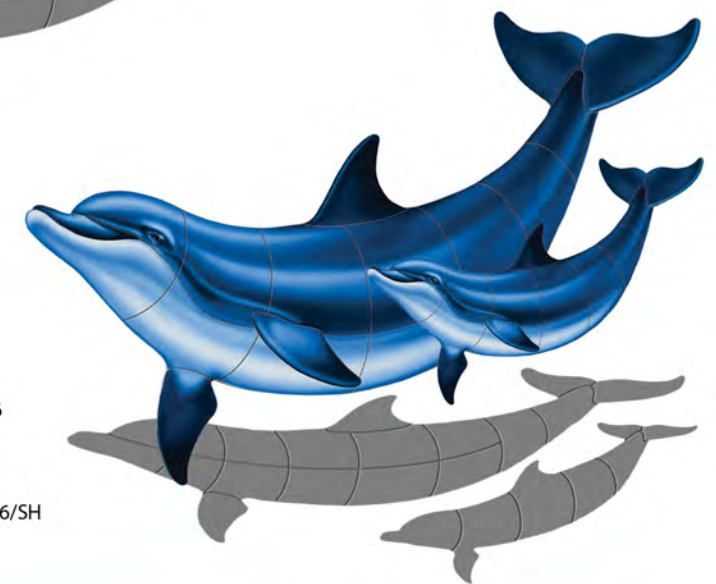

Bottlenose Dolphin with Baby
36" x 16" Item# PORC-BD2DB-36

Bottlenose Dolphin with Baby
(with shadow)
39" x 26" Item# PORC-BD2DB-36/SH