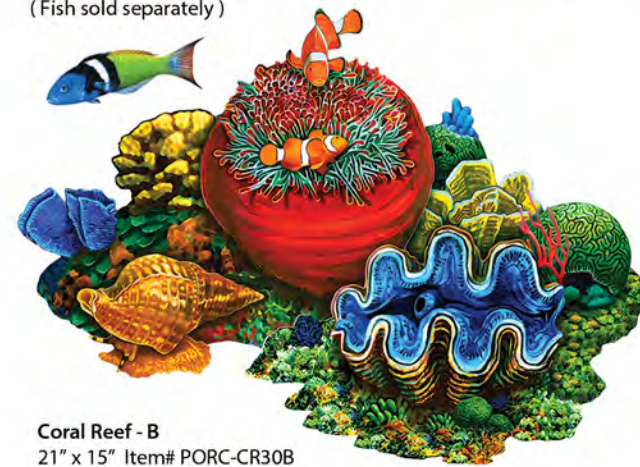

Regal Angelfish
 5" x 3" Item# PORC-RF8-5
 8" x 5" Item# PORC-RF8-8
 8" x 7" Item# PORC-RF8D-8

Bluehead Wrasse
 5" x 1.5" Item# PORC-BW79-5

Orange Seahorse
 2" x 4" Item# PORC-SH17OR-4
 3" x 6" Item# PORC-SH17OR-6
 4" x 9" Item# PORC-SH17OR-9

(Fish sold separately)

Coral Reef - C
 36" x 24" Item# PORC-CR30C

Clown Fish
 5" x 3" Item# PORC-CL58-5
 8" x 4" Item# PORC-CL58-8
 8" x 7" Item# PORC-CL58D-8

Raccoon Butterflyfish
 5" x 3" Item# PORC-BF23-5
 9" x 6" Item# PORC-BF23-9
 9" x 8" Item# PORC-BF23D-9

(Fish sold separately)

Coral Reef - B
 21" x 15" Item# PORC-CR30B

Emperor Angelfish
 4" x 3" Item# PORC-EF5-4
 6" x 4" Item# PORC-EF5-6
 8" x 5" Item# PORC-EF5-8

Yellow Seahorse
 2" x 4" Item# PORC-SH17YE-4
 3" x 6" Item# PORC-SH17YE-6
 4" x 9" Item# PORC-SH17YE-9