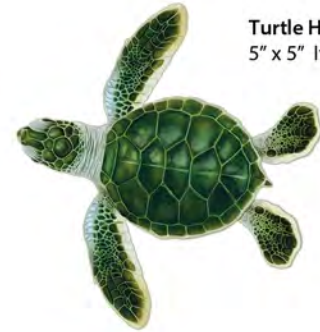

Green Sea Turtle (with shadow)
11" x 11" Item# PORC-GT3-10/SH
19" x 19" Item# PORC-GT3-18/SH
28" x 27" Item# PORC-GT3-24/SH
33" x 33" Item# PORC-GT3-30/SH

Turtle Hatchling C - Green
5" x 5" Item# PORC-TH84C