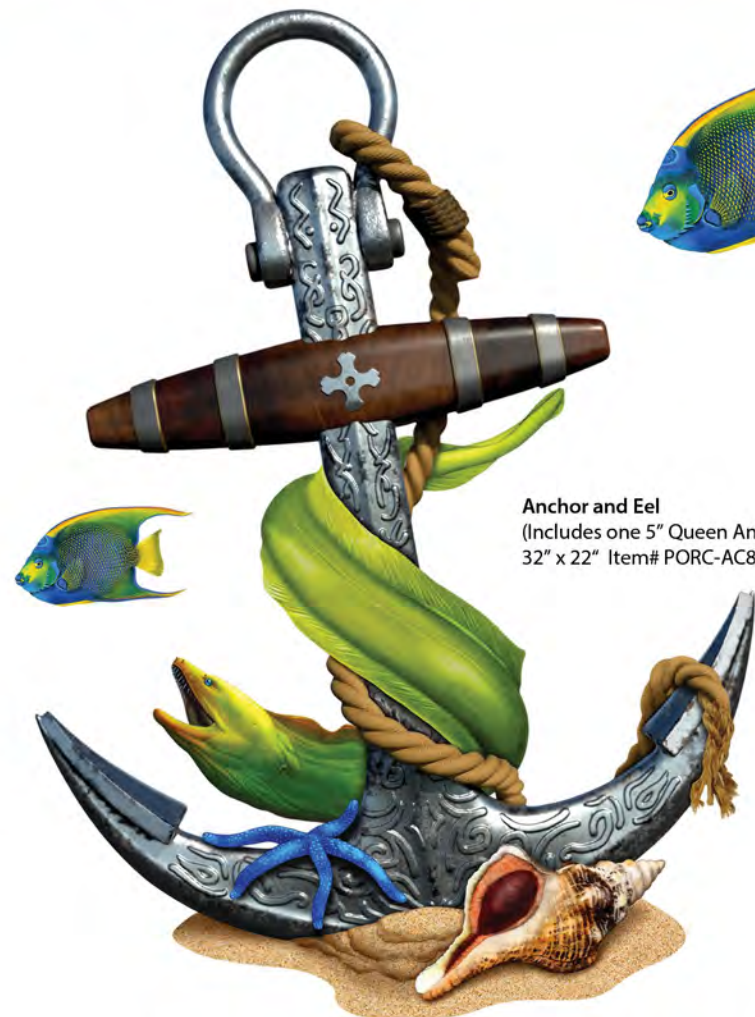

Grass with Queen Angelfish
19" x 16" Item# PORC-GF93

Anchor and Eel
(Includes one 5" Queen Angelfish)
32" x 22" Item# PORC-AC87