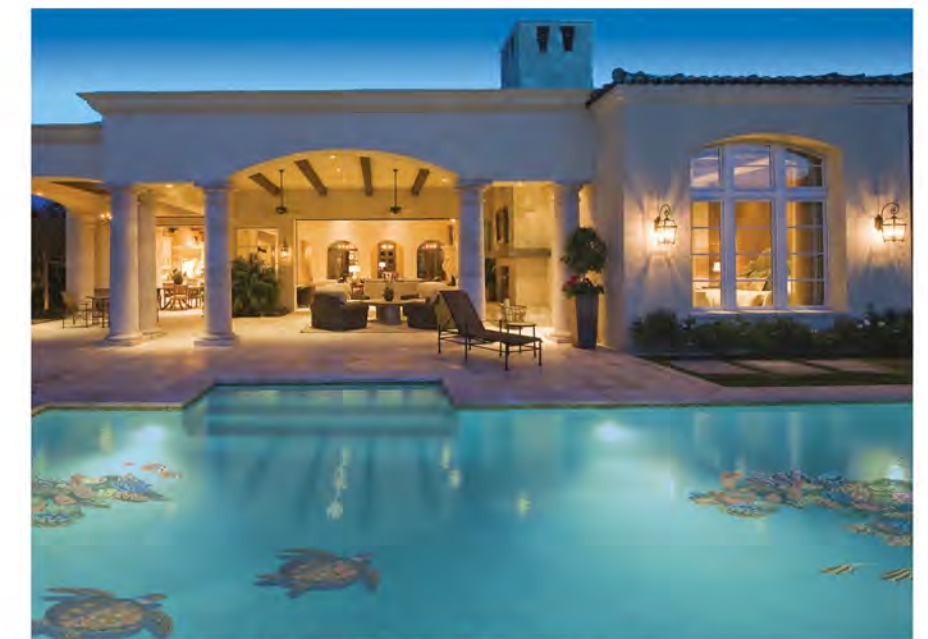

All Items pictured with shadows are also available without shadows. Confirm item number before ordering.