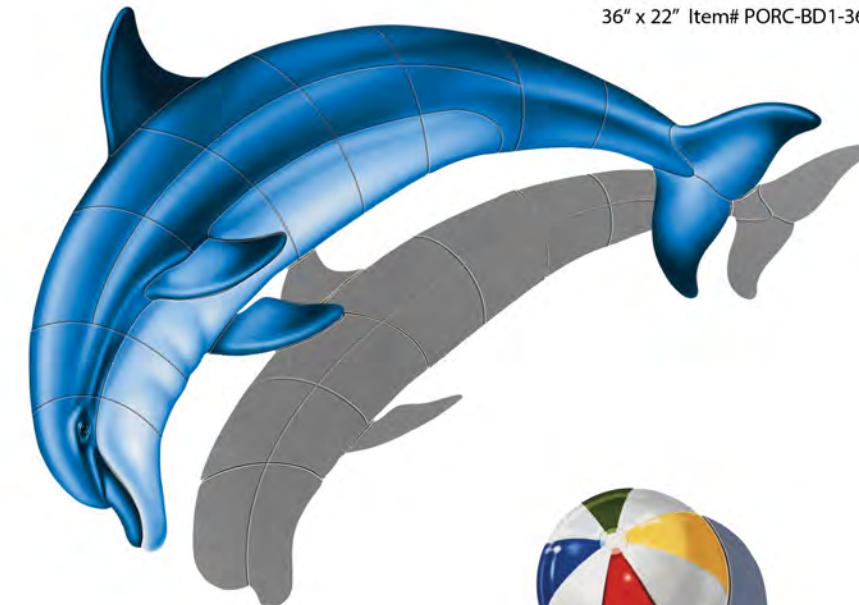

Bottlenose Dolphin - A
6" x 3" Item# PORC-BD1-6
18" x 11" Item# PORC-BD1-18
36" x 22" Item# PORC-BD1-36

Bottlenose Dolphin - A
(with shadow)
18" x 12" Item# PORC-BD1-18/SH
36" x 25" Item# PORC-BD1-36/SH

Beach Ball
2" x 2" Item# PORC-BB18-2
5" x 5" Item# PORC-BB18-5
8" x 8" Item# PORC-BB18-8

Beach Ball
(with shadow)
6" x 5" Item# PORC-BB18-5/SH
9" x 8" Item# PORC-BB18-8/SH