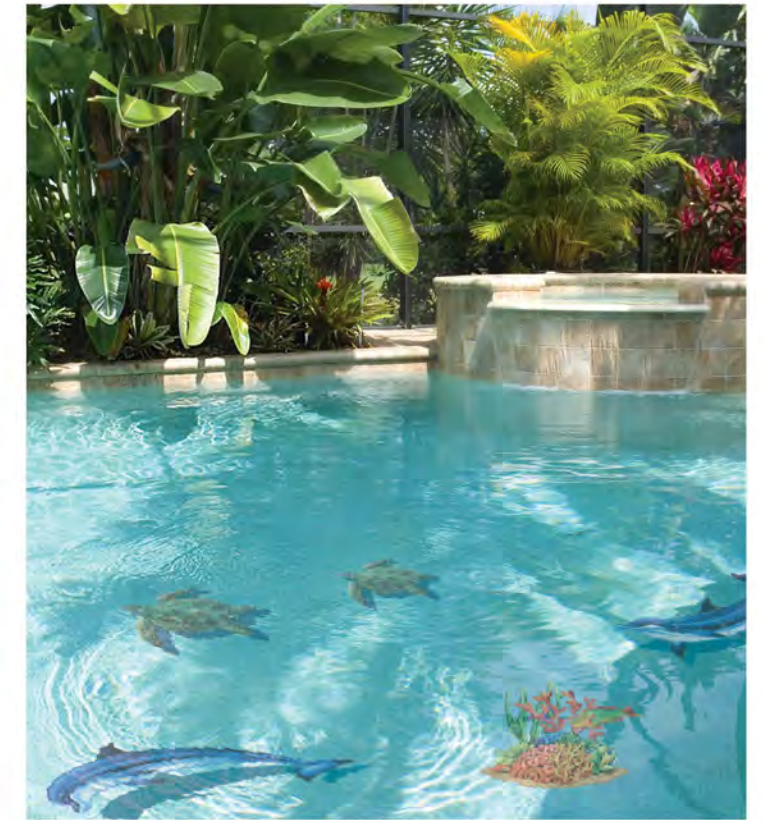

Red Crab
 7" x 5.5" Item# PORC-RC100-7
 12" x 9.5" Item# PORC-RC100-12

Coral with Parrot Fish
 17" x 16" Item# PORC-CP91

Wild Horses
 18" x 11.5" Item# PORC-WH94

Matching Step Markers

A great way to accent your pool mosaics as well as define the step edge.