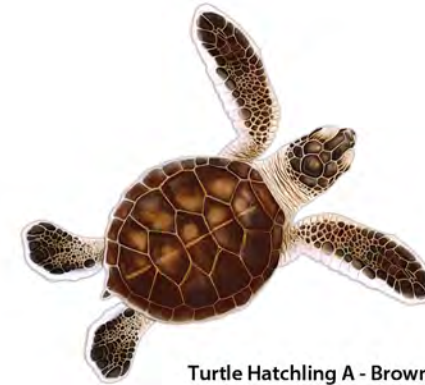

Turtle Hatchling B - Brown
 5" x 5" Item# PORC-TH85B

Turtle Hatchling A - Brown
 5" x 5" Item# PORC-TH85A

Blue fish in Grass
 18" x 15" Item# PORC-BG125

Brown Turtle
 10" x 11" Item# PORC-BT10-10
 18" x 18" Item# PORC-BT10-18
 24" x 26" Item# PORC-BT10-24
 30" x 31" Item# PORC-BT10-30