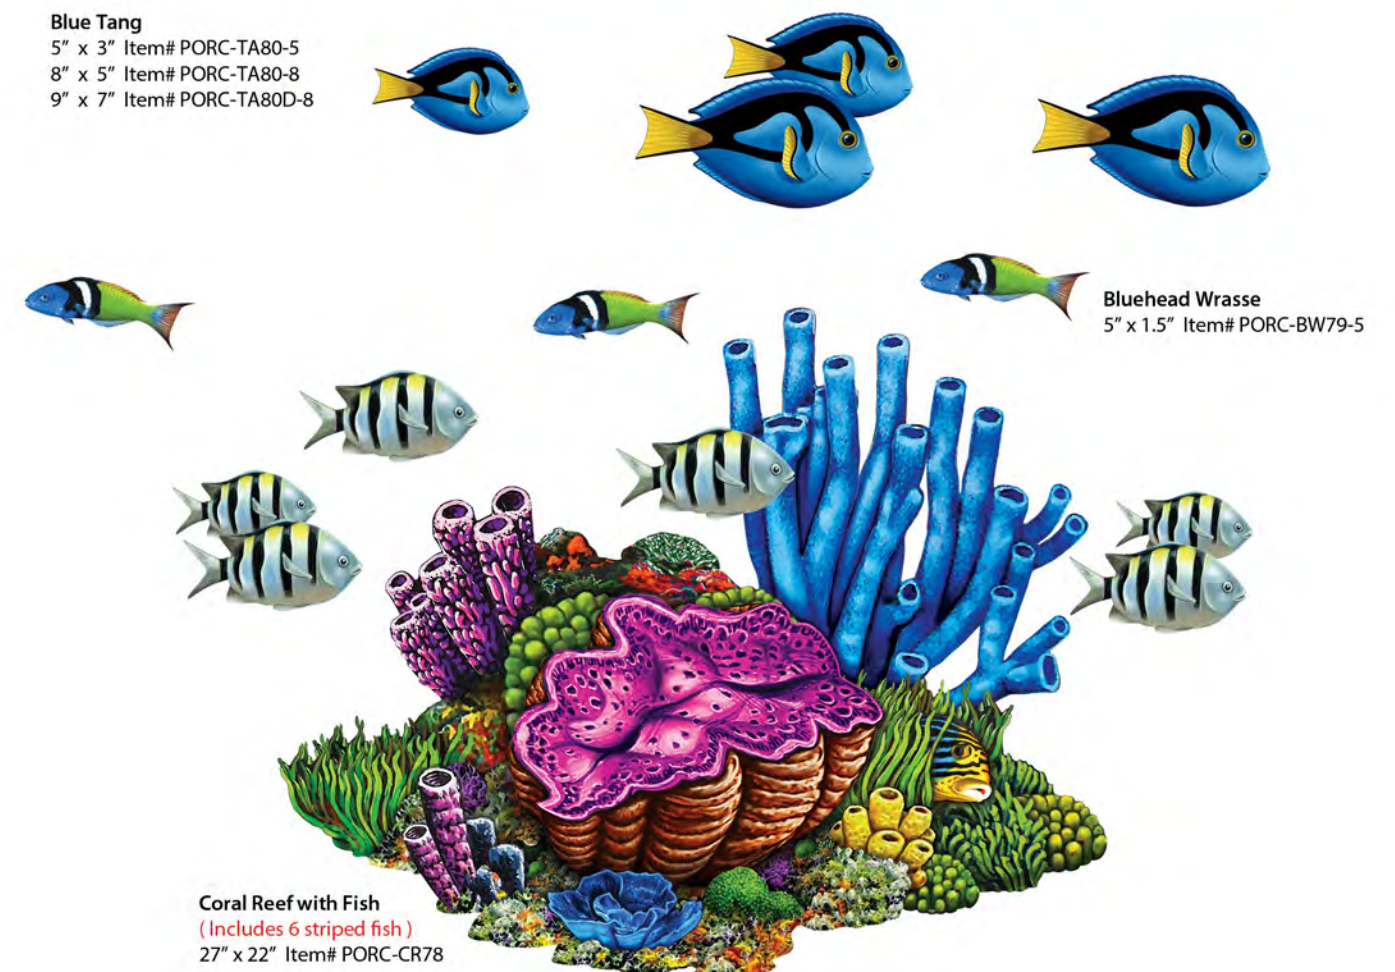

(Fish sold separately)

Coral Reef - B
 21" x 15" Item# PORC-CR30B

Emperor Angelfish
 4" x 3" Item# PORC-EF5-4
 6" x 4" Item# PORC-EF5-6
 8" x 5" Item# PORC-EF5-8

Yellow Seahorse
 2" x 4" Item# PORC-SH17YE-4
 3" x 6" Item# PORC-SH17YE-6
 4" x 9" Item# PORC-SH17YE-9

Coral Reef - E
 26" x 29" Item# PORC-CR30E

Conch with Critters
13" x 10" Item# PORC-CC89

Powder Blue Tang
5" x 2" Item# PORC-PT81-5
8" x 4" Item# PORC-PT81-8
9" x 6" Item# PORC-PT81D-8

Queen Angelfish
5.5" x 3" Item# PORC-QF95-5
9" x 5" Item# PORC-QF95-9
10.5" x 7" Item# PORC-QF95D-9