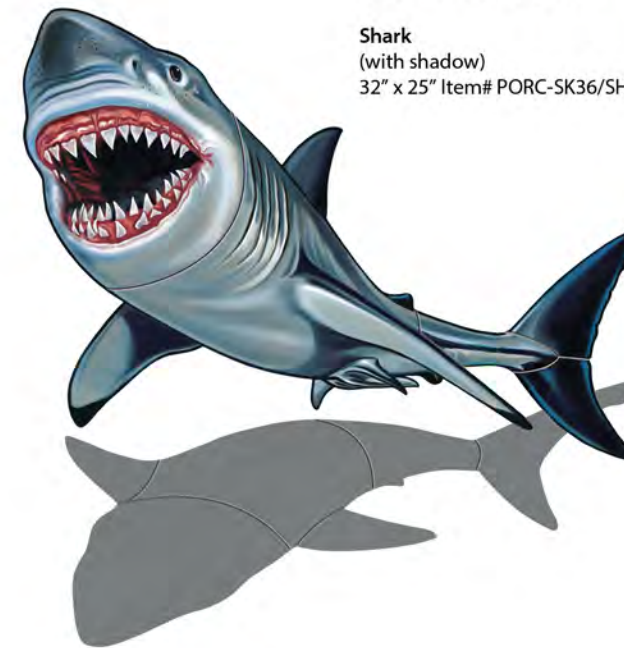

Shark
32" x 18" Item# PORC-SK36

Shark
(with shadow)
32" x 25" Item# PORC-SK36/SH