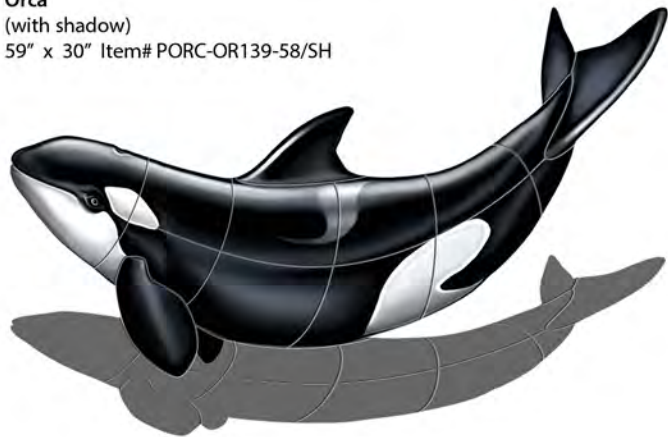

Orca
58" x 24" Item# PORC-OR139-58

Orca
(with shadow)
59" x 30" Item# PORC-OR139-58/SH