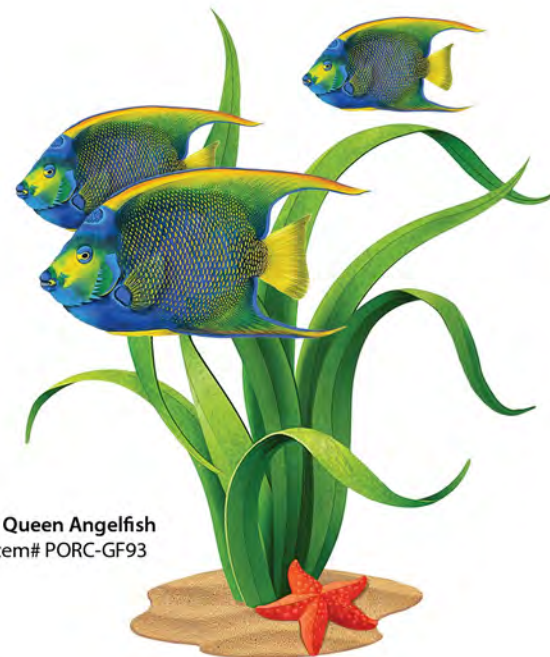

Grass with Queen Angelfish
19" x 16" Item# PORC-GF93