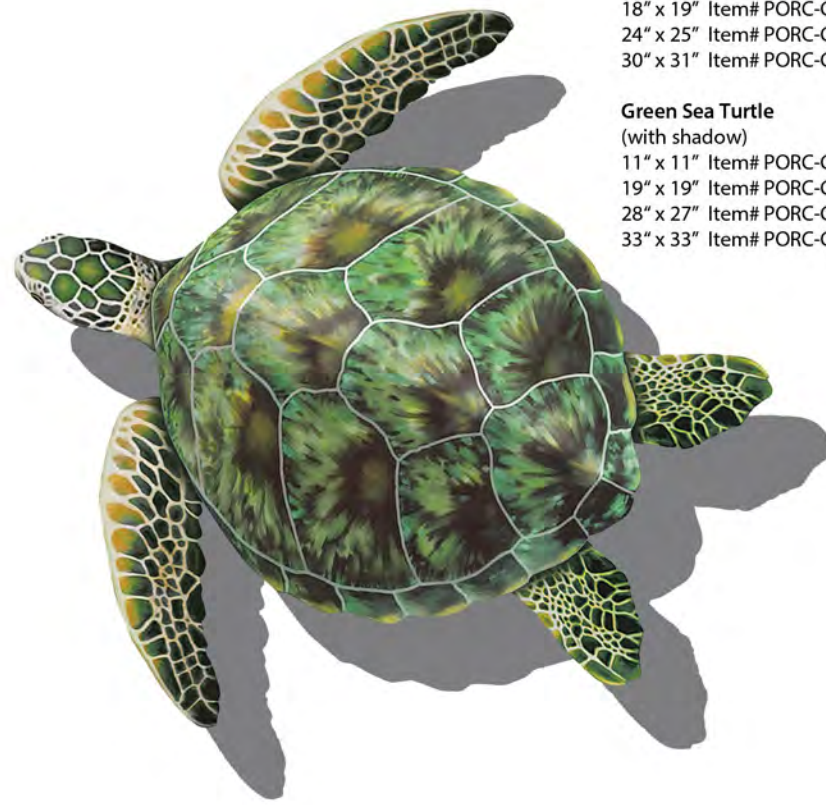

Green Sea Turtle
10" x 11" Item# PORC-GT3-10
18" x 19" Item# PORC-GT3-18
24" x 25" Item# PORC-GT3-24
30" x 31" Item# PORC-GT3-30

Green Sea Turtle (with shadow)
11" x 11" Item# PORC-GT3-10/SH
19" x 19" Item# PORC-GT3-18/SH
28" x 27" Item# PORC-GT3-24/SH
33" x 33" Item# PORC-GT3-30/SH