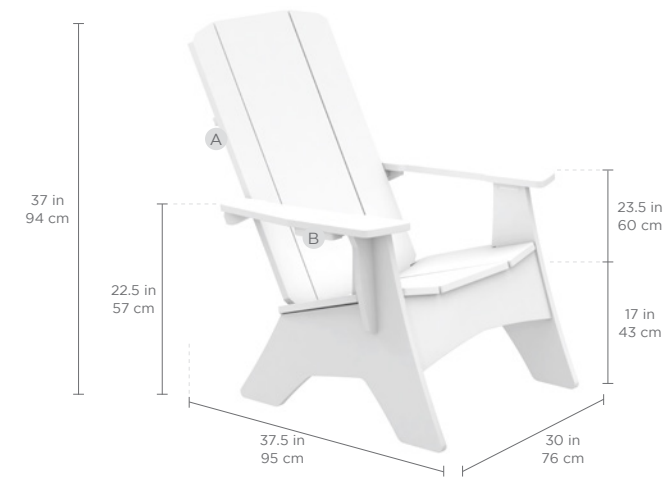

MAINSTAY ADIRONDACK COMPARISON

Pick the Adirondack that's the right fit for your clients and their outdoor spaces.

SUMMARY

The classic look and feel of our outdoor Adirondack

Same classic look and feel with a slightly smaller frame

COMPATIBLE ACCESSORIES

- Mainstay Adirondack Ottoman
- Seat Cushions
- Headrest Pillow

- Mainstay Adirondack Fit Ottoman
- Headrest Pillow

MATERIAL

- UV20 virgin resin
- Moisture & Mildew resistant

COLOR OPTIONS

FEATURES

- Built-in bottle opener
- Hidden cup and wine glass holder
- Stainless steel hardware
- Simple, 4-piece assembly

UV20

Rated to withstand up to 20,000 hours of direct sunlight without fading, for 10+ years of fade resistance.