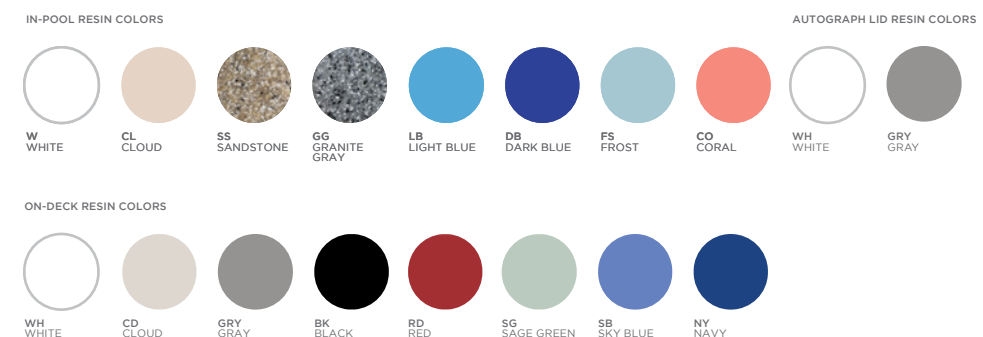

FABRIC COLORS AVAILABLE ONLINE