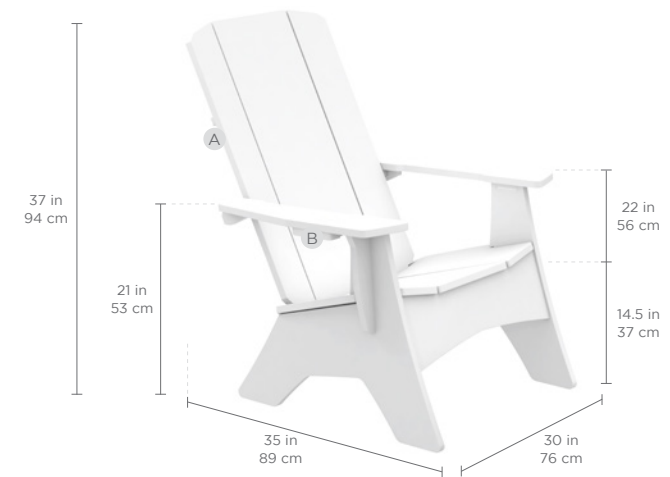

MAINSTAY ADIRONDACK COMPARISON

Pick the Adirondack that's the right fit for your clients and their outdoor spaces.

SUMMARY

The classic look and feel of our outdoor Adirondack

Same classic look and feel with a slightly smaller frame

COMPATIBLE ACCESSORIES

- Mainstay Adirondack Ottoman
- Seat Cushions
- Headrest Pillow

- Mainstay Adirondack Fit Ottoman
- Headrest Pillow

MATERIAL

- UV20 virgin resin
- Moisture & Mildew resistant

COLOR OPTIONS

FEATURES

- Built-in bottle opener
- Hidden cup and wine glass holder
- Stainless steel hardware
- Simple, 4-piece assembly

UV20

Rated to withstand up to 20,000 hours of direct sunlight without fading, for 10+ years of fade resistance.