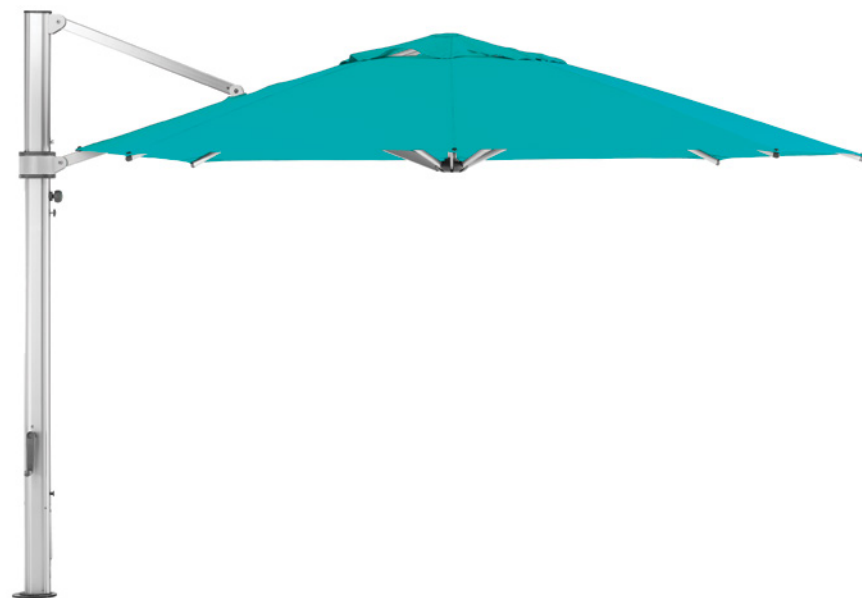

FRAME FINISH

MS
MATTE
SILVER