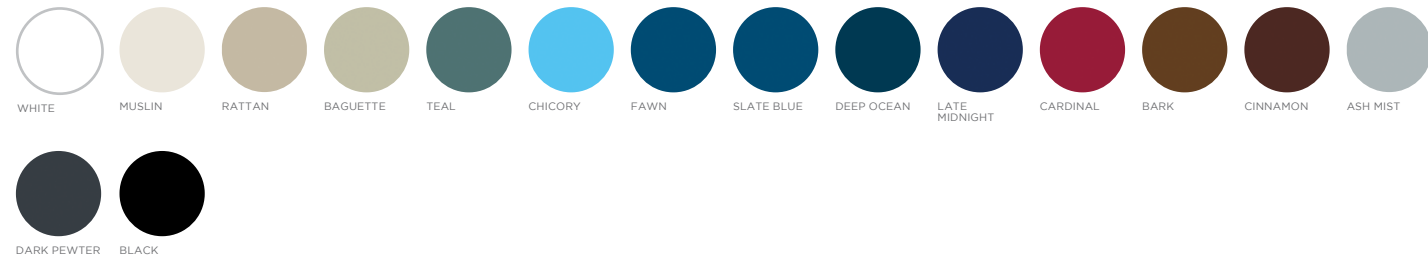

## STANDARD EMBROIDERY THREAD COLORS

Please contact your sales representative for adding customization options to your project.