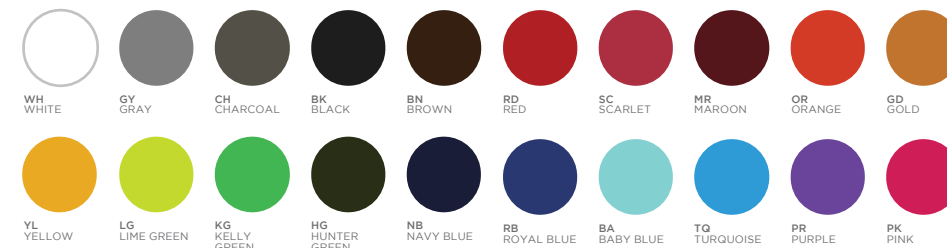

TABLE, NET, AND PADDLE HANDLE ACCENT RESIN COLORS

PING PONG PADDLE COLORS

A| PING PONG TABLE - WHITE W/ SAGE GREEN NET | PHOTO: PRIVATE RESIDENCE

CORNHOLE TOSS BEAN BAG COLORS