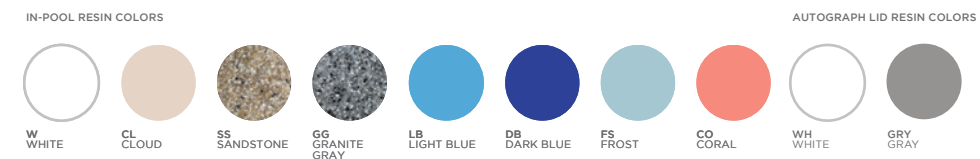

FABRIC COLORS AVAILABLE ONLINE