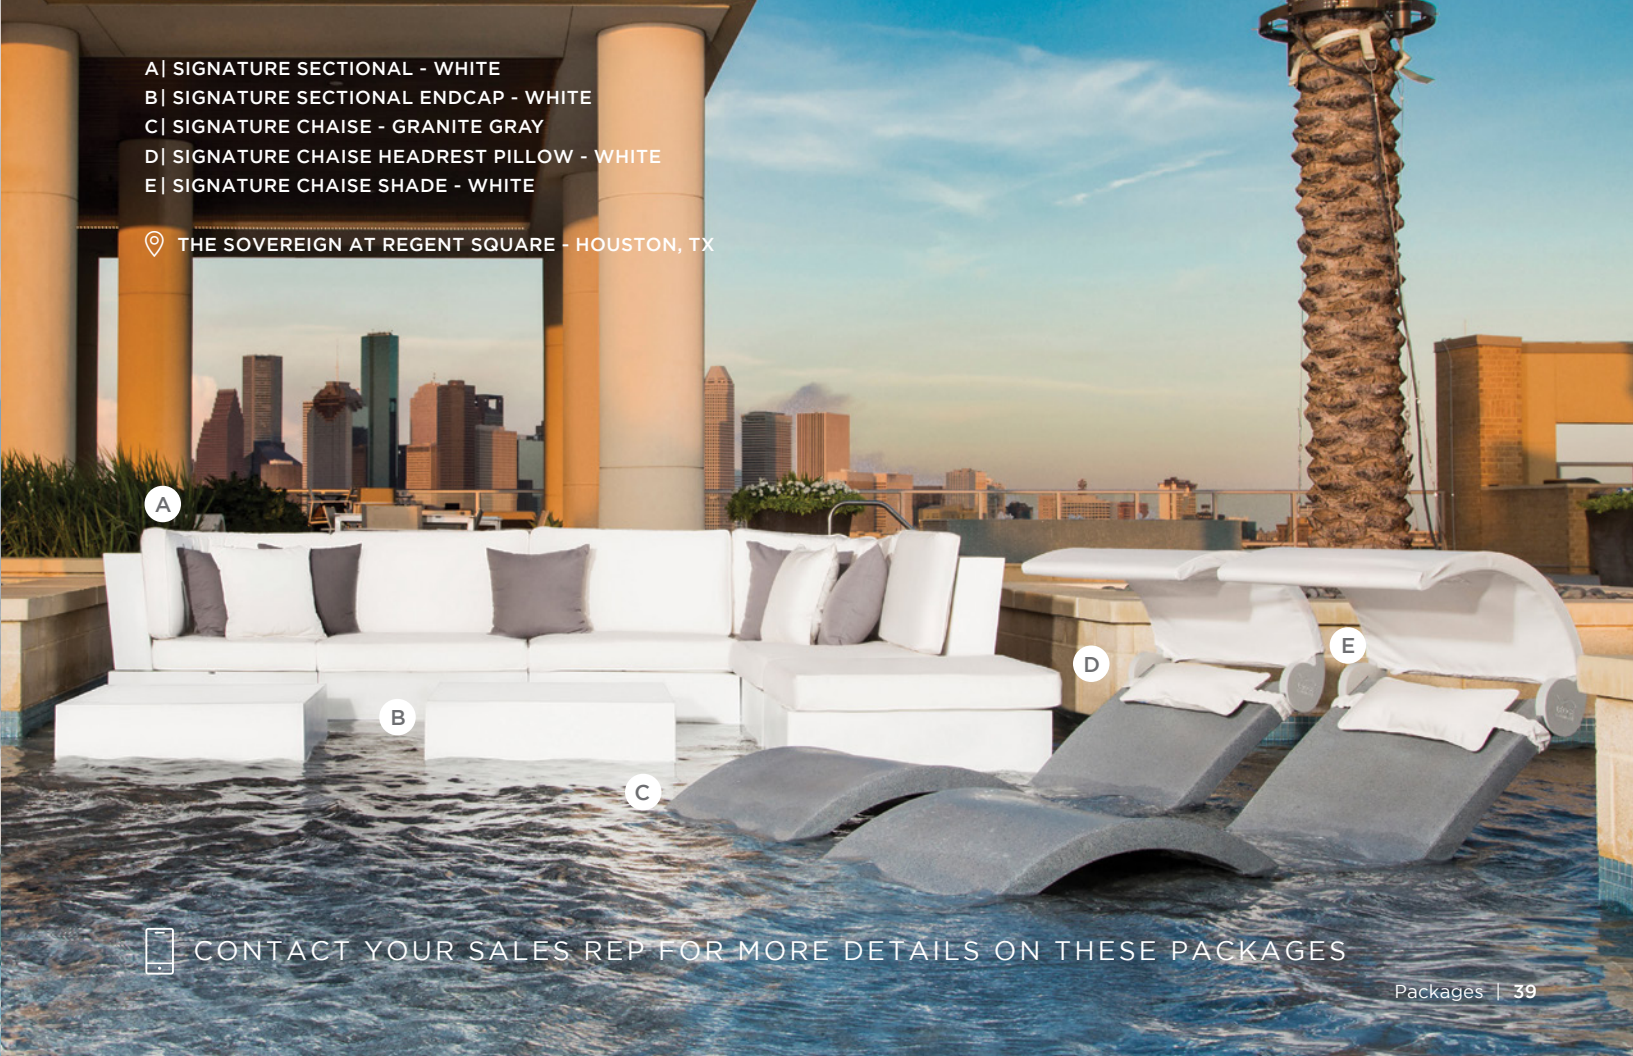

- A| SIGNATURE SECTIONAL - WHITE
- B| SIGNATURE SECTIONAL ENDCAP - WHITE
- C| SIGNATURE CHAISE - GRANITE GRAY
- D| SIGNATURE CHAISE HEADREST PILLOW - WHITE
- E| SIGNATURE CHAISE SHADE - WHITE

📍 THE SOVEREIGN AT REGENT SQUARE - HOUSTON, TX