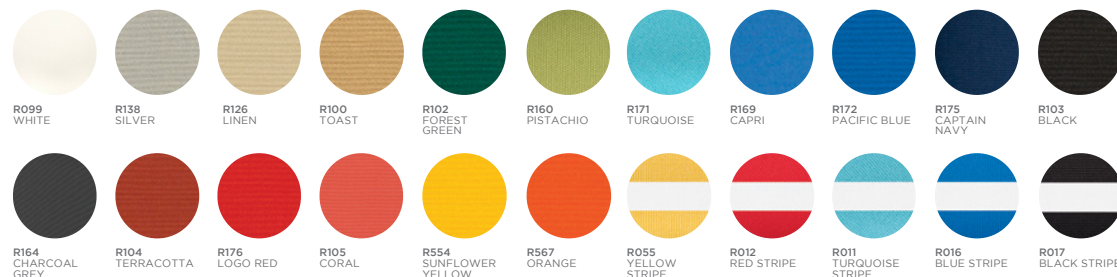

## IN-STOCK FABRIC COLORS FOR ESSENTIAL, PREMIER, ELEMENT

All marine grade colors are available by custom request. See resources section. Umbrella canopy stripes always run horizontally. Umbrellas with striped fabrics grade Premium 2 and higher must be purchased in even quantities. Actual colors may vary slightly. Please contact your sales representative.