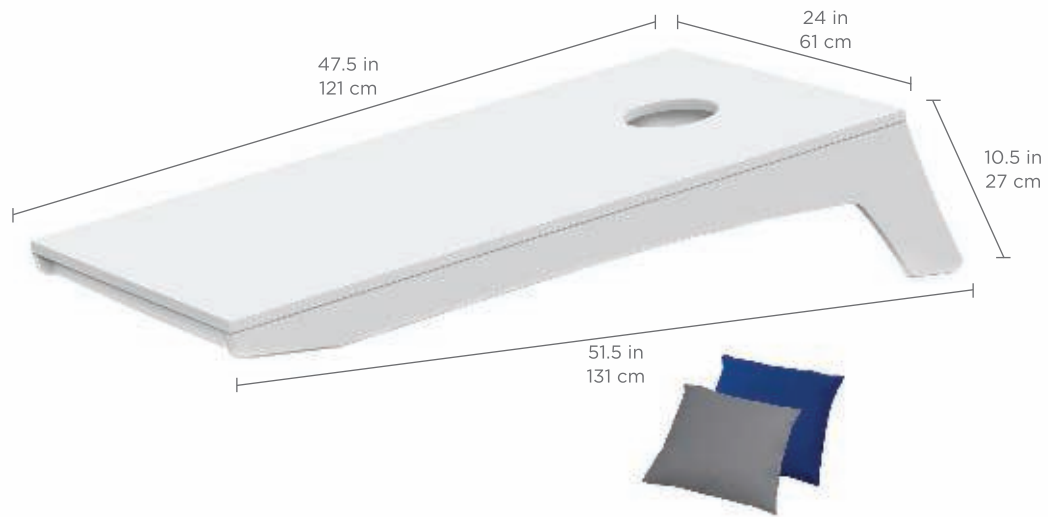

GAMES

CORNHOLE

FEATURES

- Perfect for residential or commercial settings
- Crafted from extruded, high density polyethylene
- Withstands outdoor environment without swelling, splintering, fading, or warping
- UV stable, moisture and mildew resistant
- Includes 2 cornhole boards
- Includes 2 sets of 4 bean bags
- Custom engraving available
- No assembly required
- Available in multiple colors

SPECIFICATIONS

Overall Length: 51.5 in | 131 cm
Overall Width: 24 in | 61 cm
Overall Height: 10.5 in | 27 cm

Top Surface Length: 47.5 in | 121 cm
Weight: 43 lbs | 20 kg